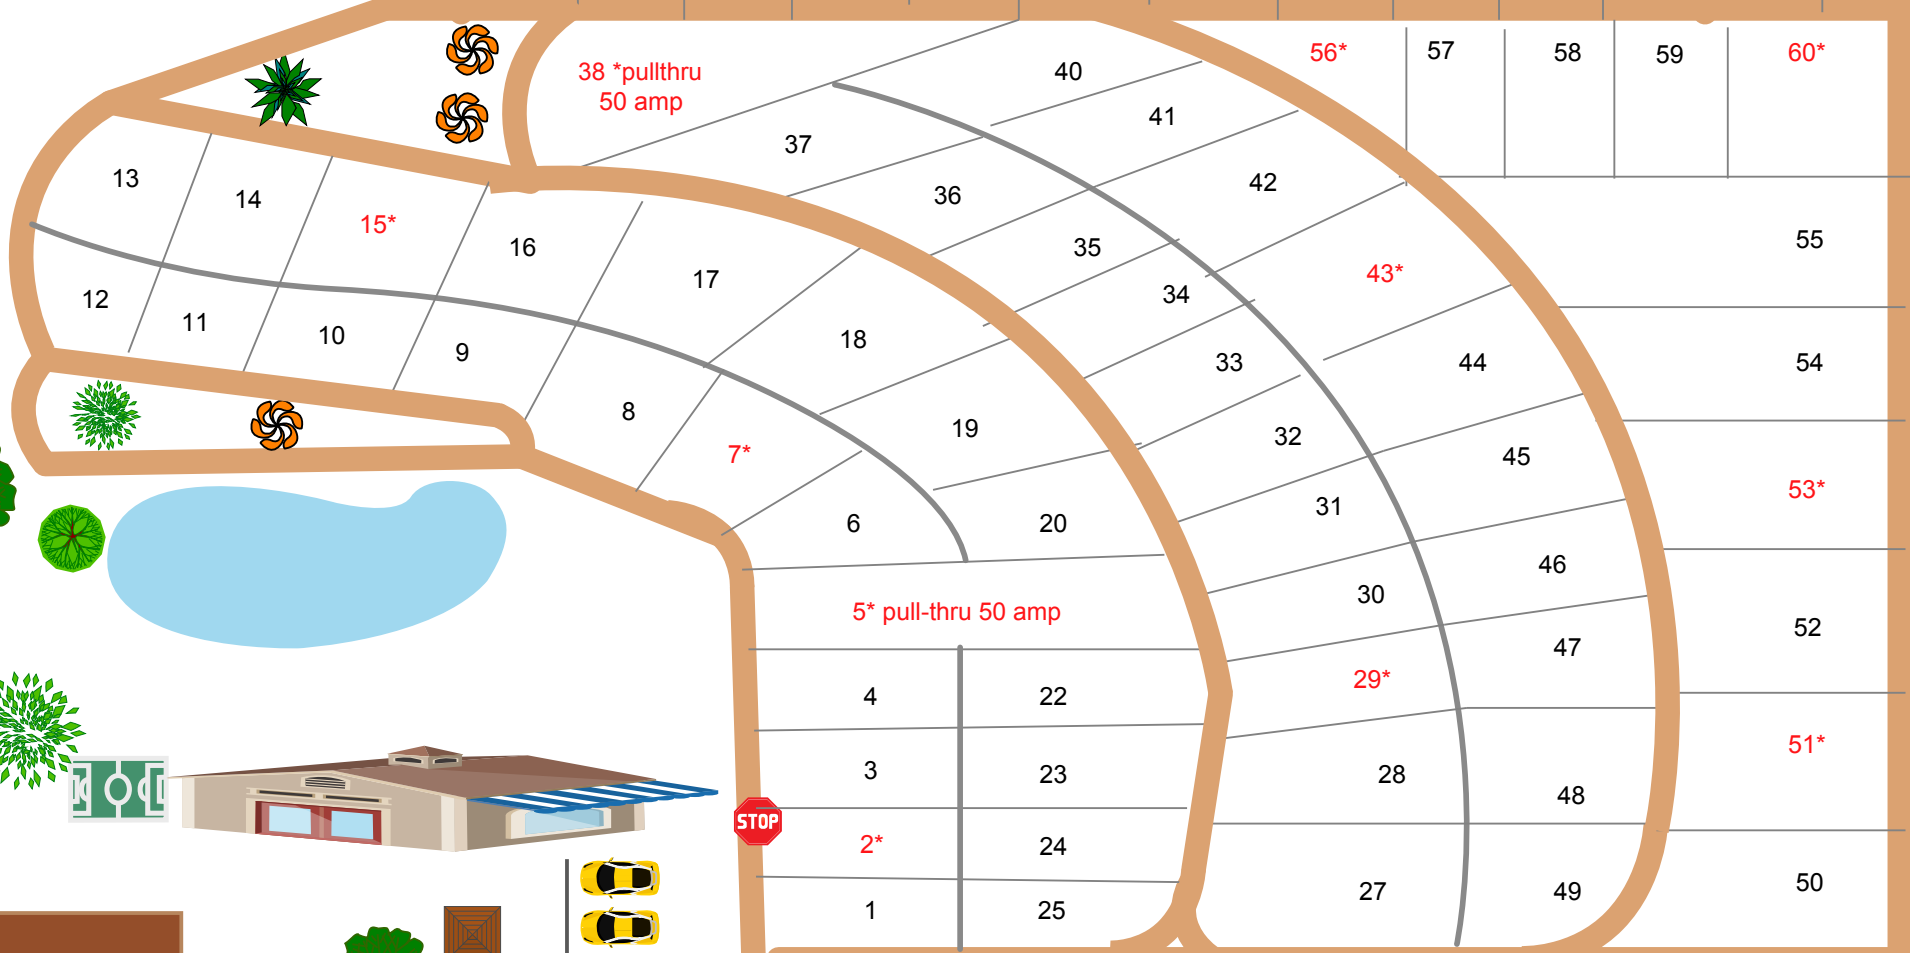

Lots tagged \* are 50 AMP 13 BI & 2 Pull Thru

Not to scale

72	73	74*	75	76*	77	78	79	80	81	82*
71	70	69	68	67*	66	65	64	63	62	61

TRAILERS  
UTILITY

Lost Lake RV Park, 3400 Clarcona Rd.,  
Apopka, FL 32703 407.886.1996